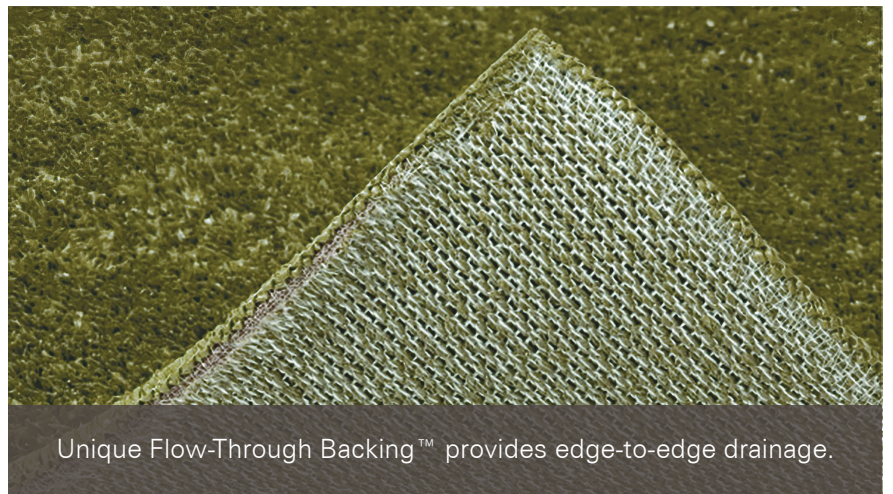

SUPERIOR PET SURFACING

ForeverLawn®

K9Grass® The synthetic grass designed specifically for dogs!

K9Grass® is the synthetic grass designed specifically for dogs! A premium product line that has been time-tested and proven by thousands of commercial pet facilities and homeowners, K9Grass is the leader in pet surfacing. Cleanliness and safety are maximized thanks to our edge-to-edge drainage, and you can't beat the beauty and safety that an expert K9Grass installation provides. Your dogs will love it too! Say goodbye to cold concrete, gravel, mulch, muddy yards, and dirty paws—K9Grass is the solution you have been looking for.

K9Grass Classic +
Durable, drainable,
cleanable, and antimicrobial.

K9Grass Elite
Performs like K9Grass Classic +
with extreme durability and
superior realism.

No More Mud!

Kennels, boarding facilities, and dog parks.

PRODUCT SPECIFICATIONS

For the ultimate in pet surfacing, trust ForeverLawn®. Choose from a variety of products including K9Grass Elite and K9Grass Classic +, which feature our unique knitted Flow-Through Backing™ providing edge-to-edge drainage. Looking for artificial grass specifically for an agility course or sporting application? K9Grass Sport provides the ultimate surface for performance and safety.