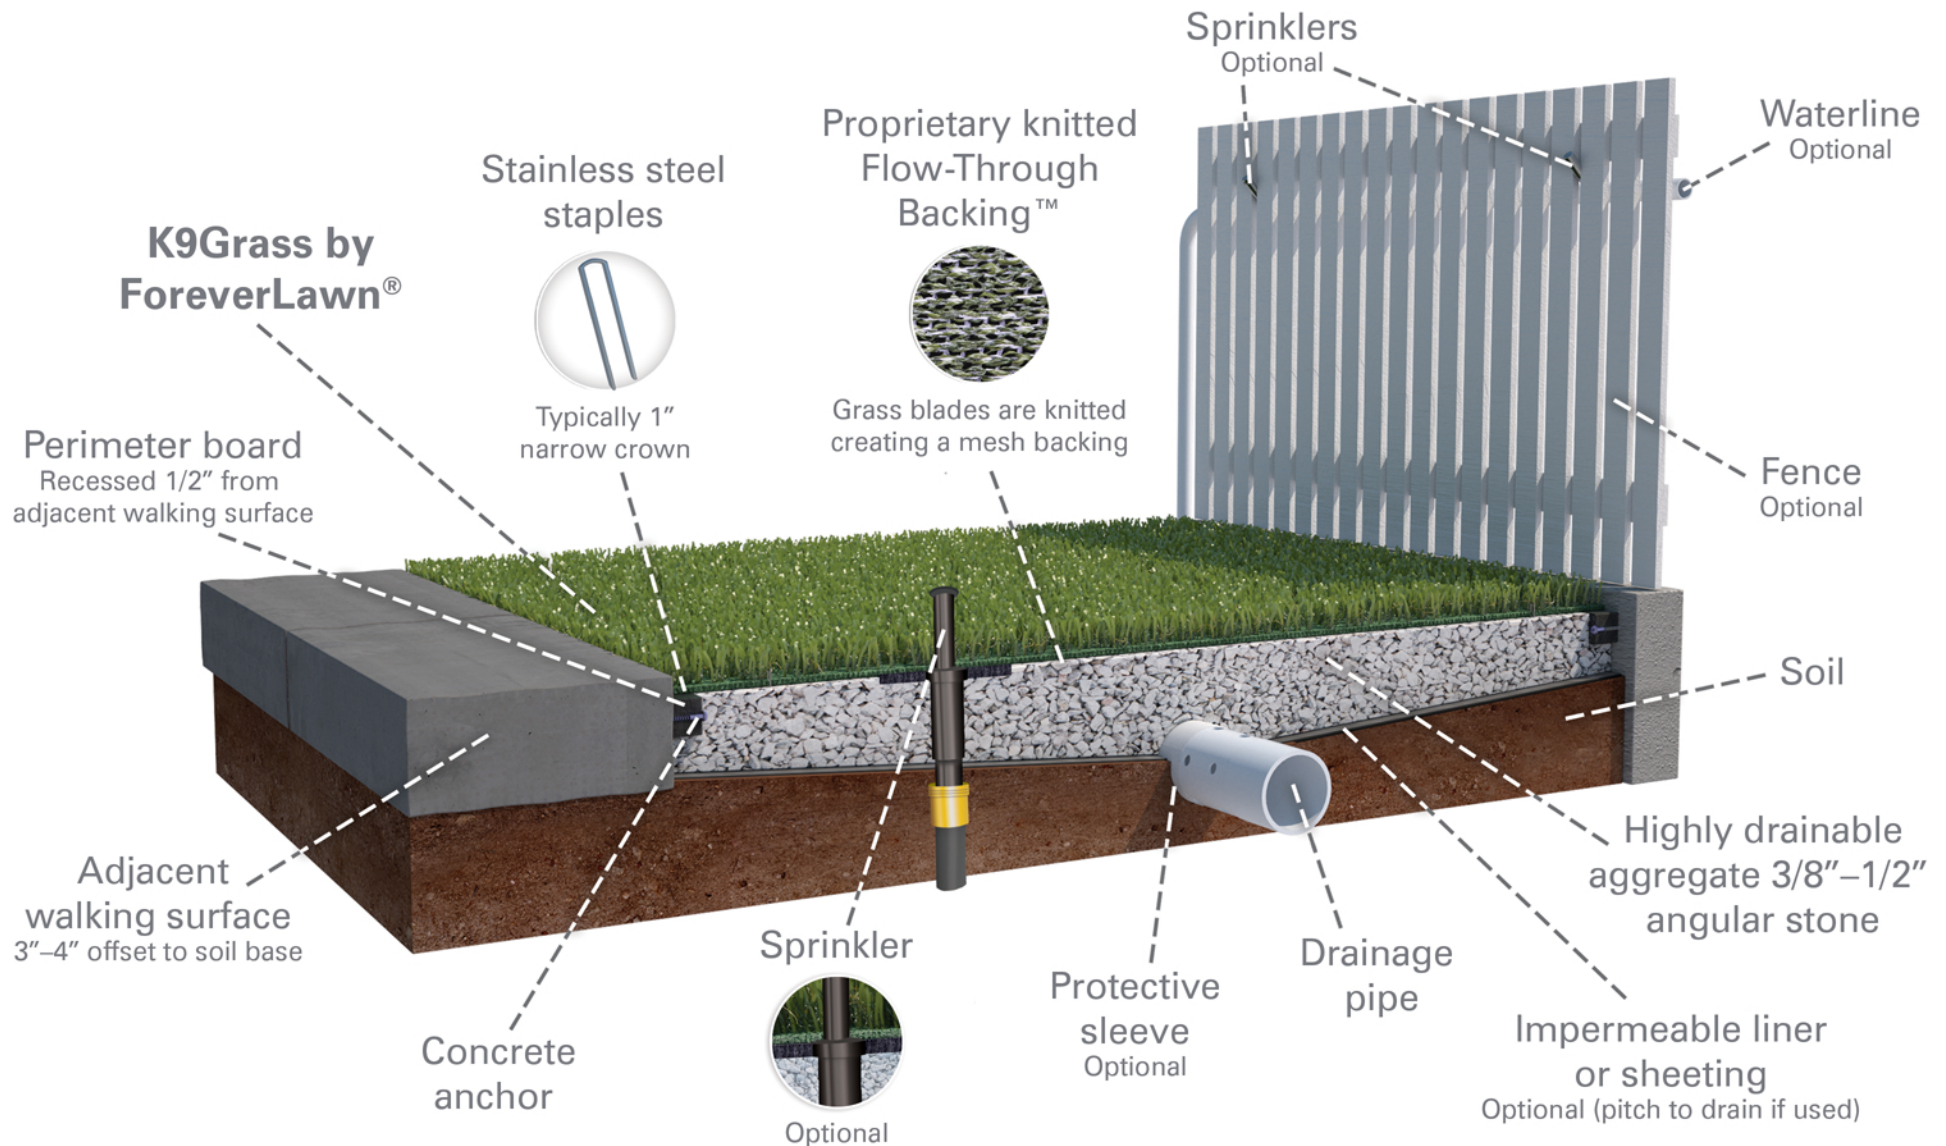

# K9Grass System

Installed over soil with drain (indoor option)

866.992.7876 • foreverlawn.com  
8007 Beeson St., Louisville, OH 44641

microsite.caddetails.com/1148

By	K. Karmie	10/20
Scale	Not to scale	
Drawing No.	M1335	