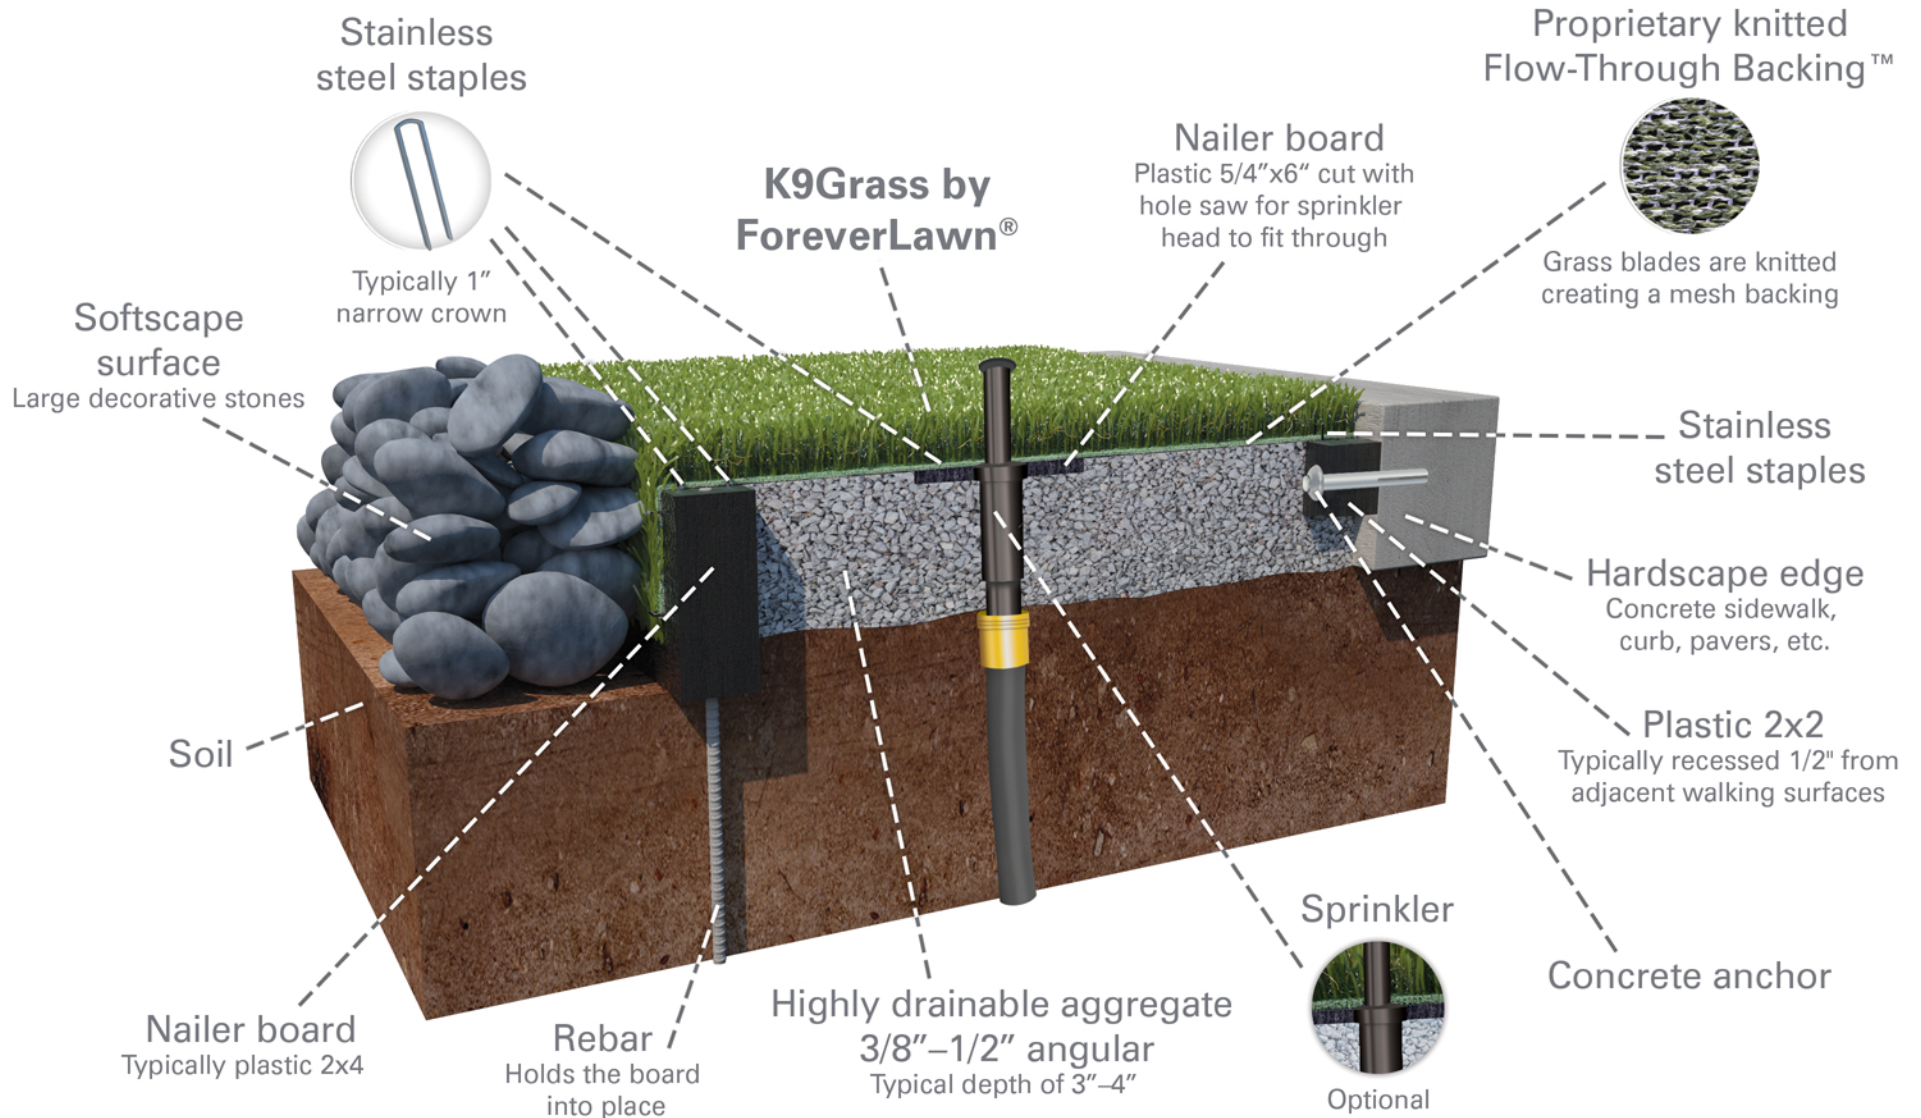

K9Grass System

Installed over sprinkler system with hardscape edges

K9Grass[®]
by **ForeverLawn**[®]

ForeverLawn[®]

866.992.7876 • foreverlawn.com
8007 Beeson St., Louisville, OH 44641

CADdetails
MICROSITE

microsite.caddetails.com/1148

By	K. Karmie	10/20
Scale	Not to scale	
Drawing No.	M1600	