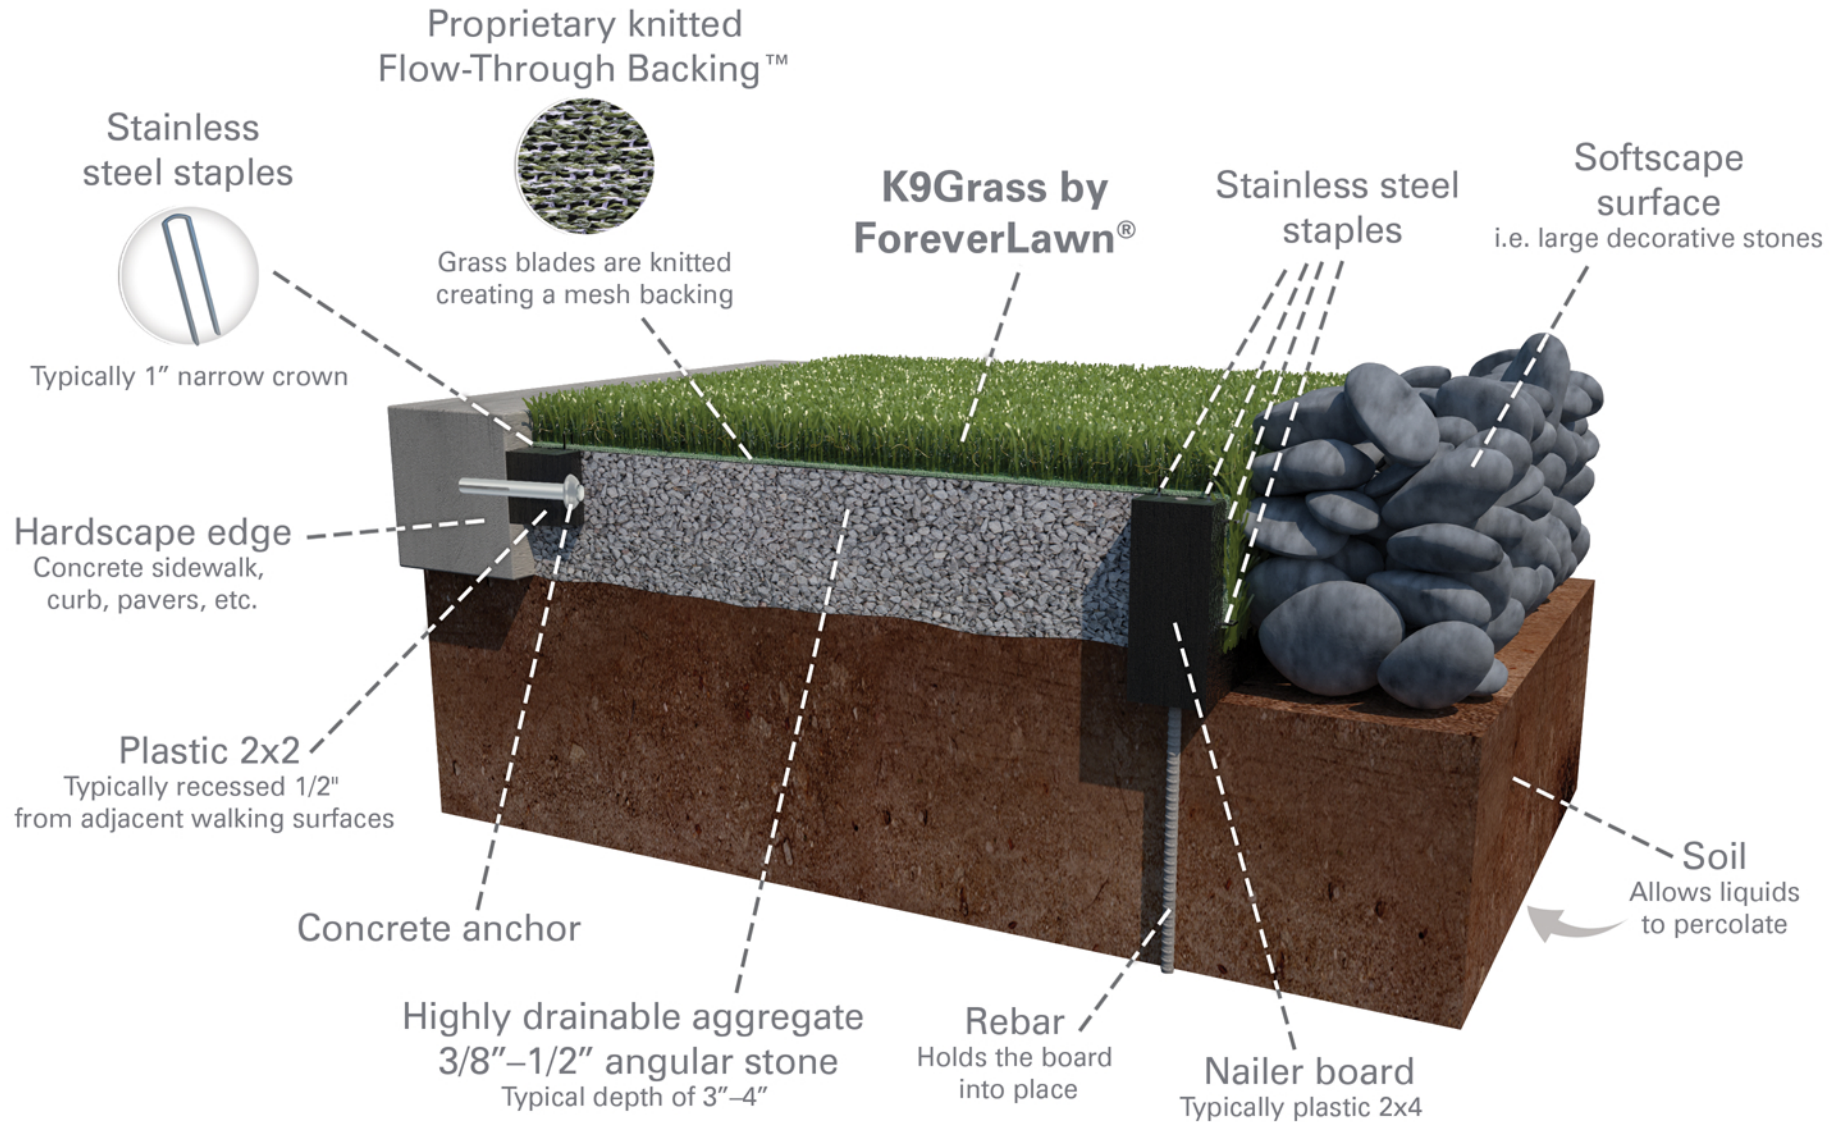

K9Grass System

Installed over soil with softscape and hardscape edges

866.992.7876 • foreverlawn.com
8007 Beeson St., Louisville, OH 44641

microsite.caddetails.com/1148

By	K. Karmie	10/20
Scale	Not to scale	
Drawing No.	M1599	