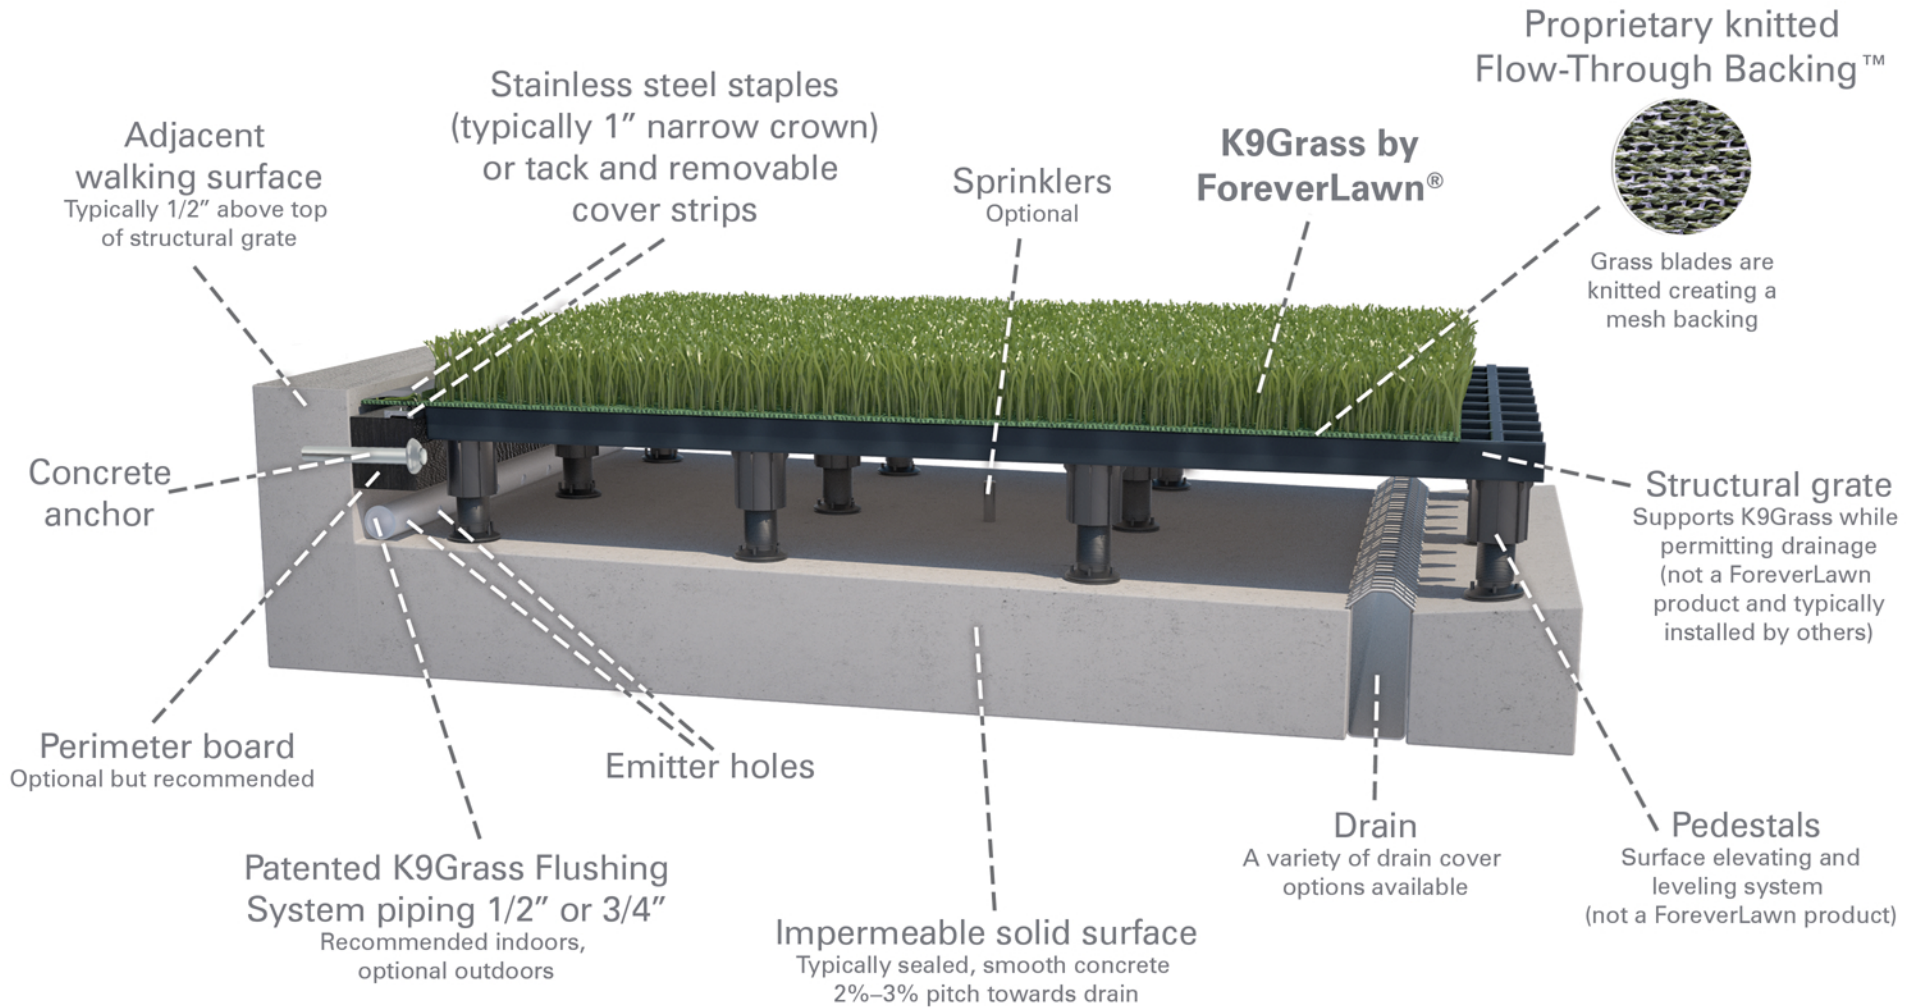

# K9Grass System

Installed over pedestals and structural grate (typically rooftop or on structure)

866.992.7876 • foreverlawn.com  
8007 Beeson St., Louisville, OH 44641

microsite.caddetails.com/1148

By	K. Karmie	10/20
Scale	Not to scale	
Drawing No.	M1338	