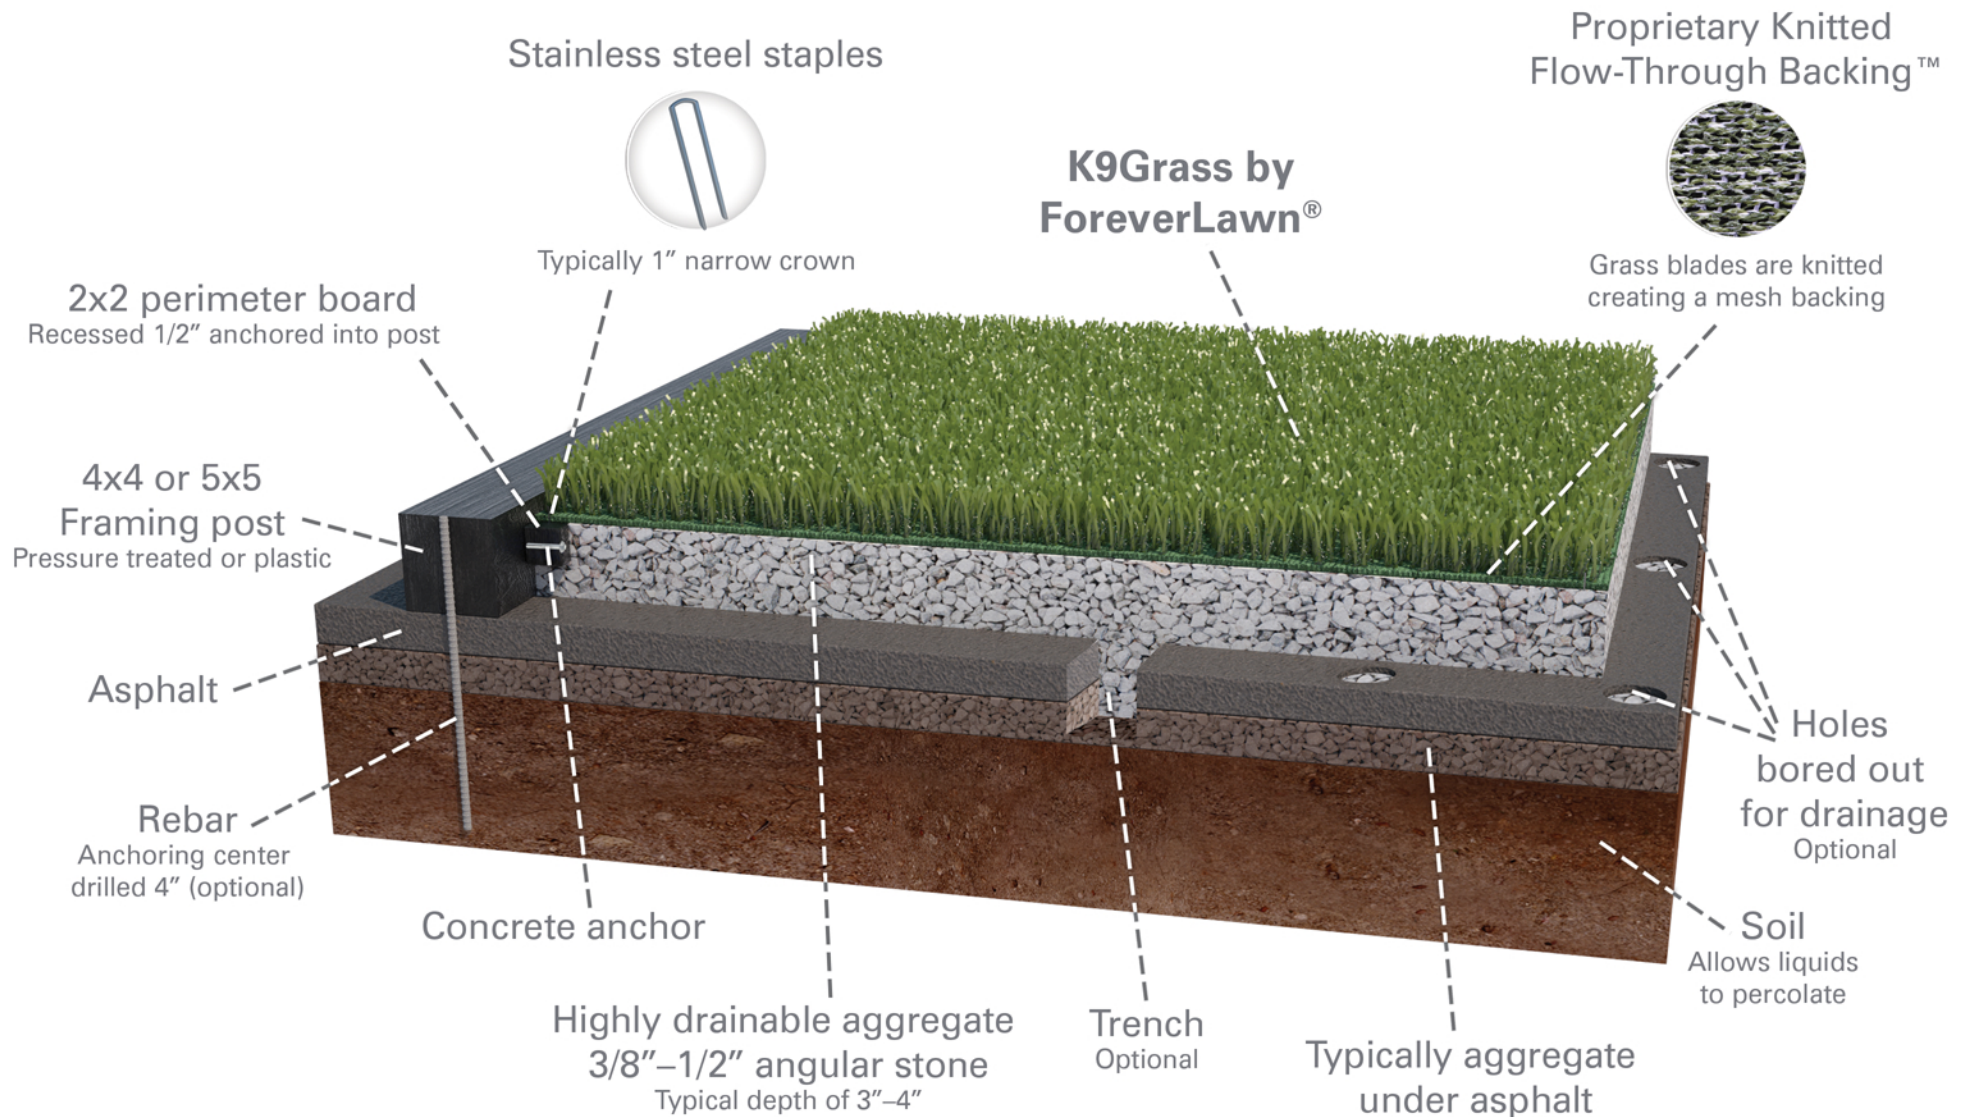

K9Grass System

Installed over asphalt with holes or trenches

866.992.7876 • foreverlawn.com
8007 Beeson St., Louisville, OH 44641

microsite.caddetails.com/1148

By	K. Karmie	10/20
Scale	Not to scale	
Drawing No.	M1336	