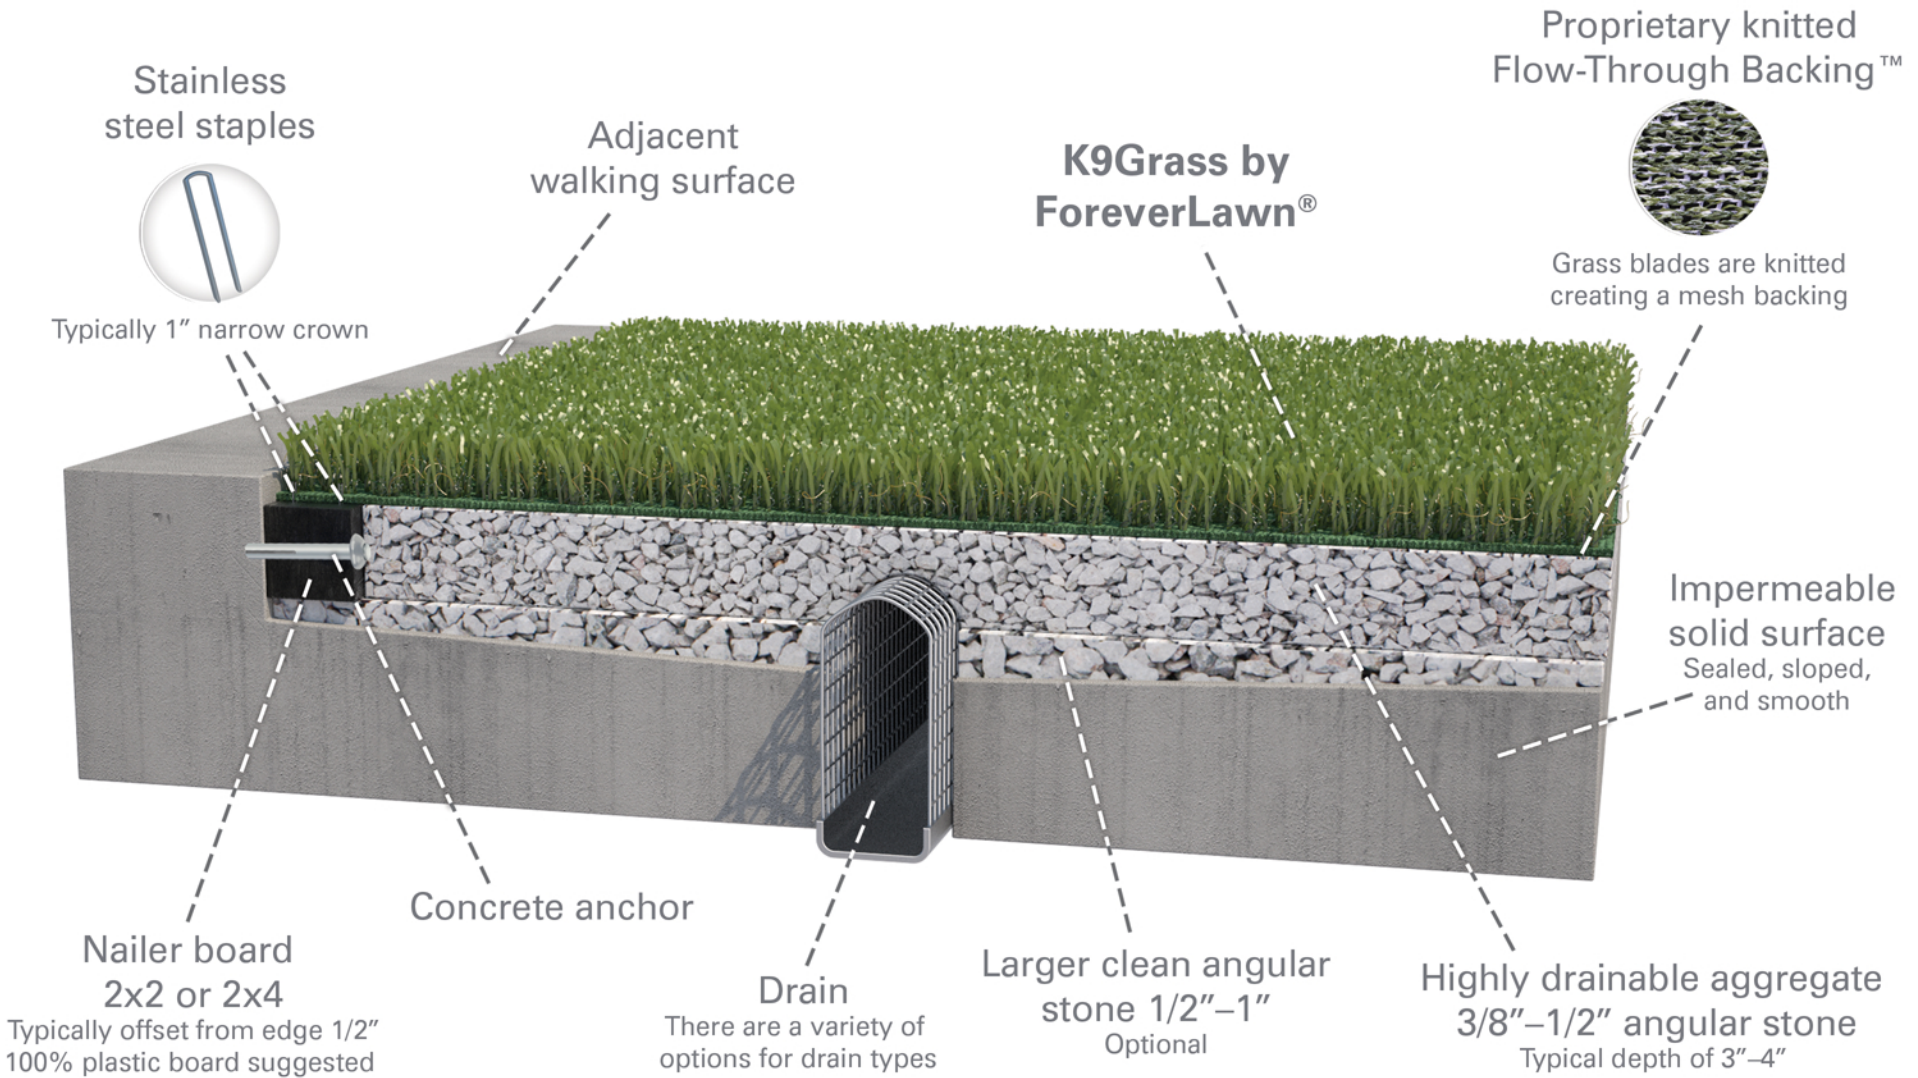

K9Grass System

Installed over aggregate on structure

K9Grass[®]
by **ForeverLawn**

ForeverLawn[®]

866.992.7876 • foreverlawn.com
8007 Beeson St., Louisville, OH 44641

CADdetails
MICROSITE

microsite.caddetails.com/1148

By	K. Karmie	10/20
Scale	Not to scale	
Drawing No.	M1337	